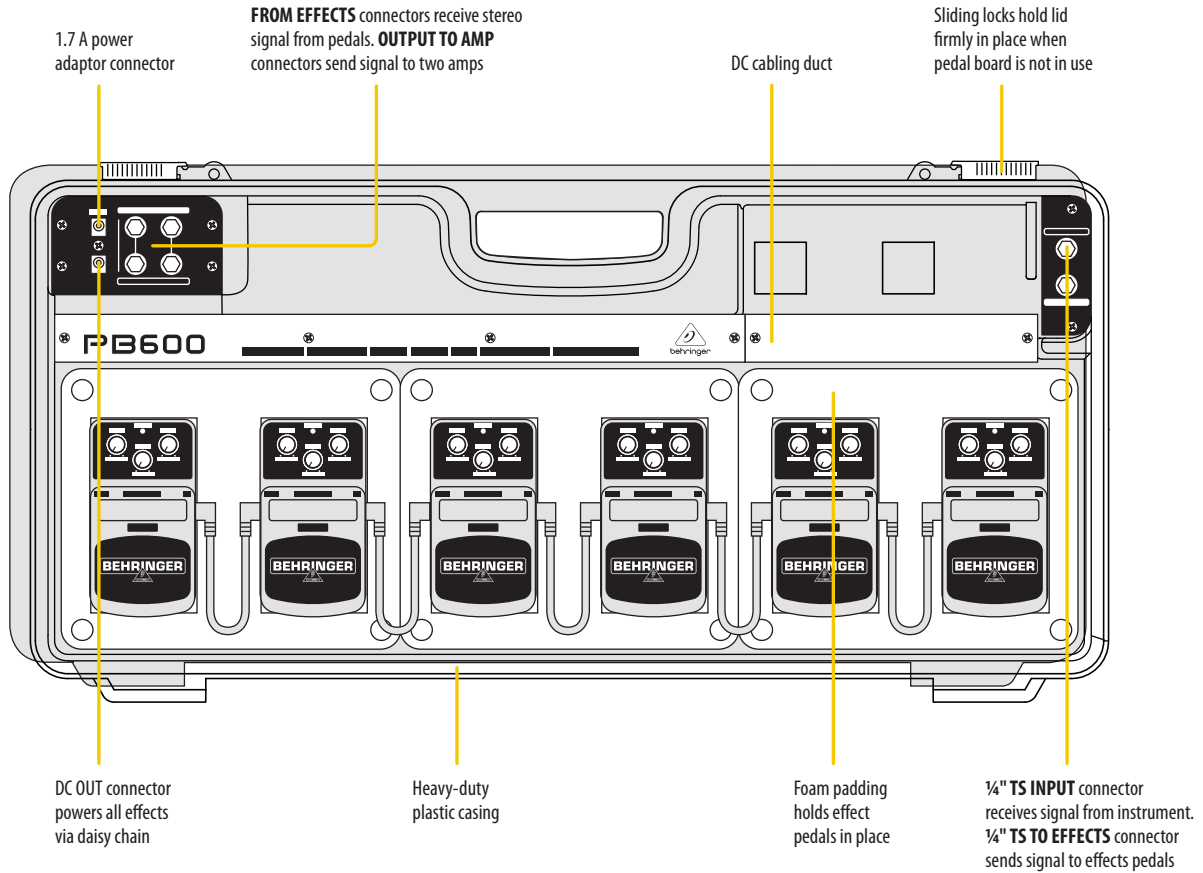

PEDAL BOARD PB600

Specifications

Power Supply	
Mains voltage	9 V, 1.7 A switching adaptor (included)
Connectors	1/4" TS, unbalanced
USA/Canada	120 V~, 60 Hz GPE182-090170-1 (HSB-UL)
Europe/Australia	230 V~, 50 Hz GPE182-090170-2 (HSB-EU)
U.K.	GPE182-090170-3 (HSB-UK)
Korea	220 V~, 60 Hz GPE182-090170-4 (HSB-SAA)
China	220 V~, 50 Hz GPE182-090170-5 (HSB-CCC)

Japan	100 V~, 50/60 Hz GPE182-090170-6 (HSB-JP)
Power connector	2 mm DC jack, center negative (with daisy-chain cable included)
Power consumption	2 mA
PB1000	
Physical	
Dimensions (HxWxD)	504 x 663 x 115 mm 19.84x 26.10 x 4.52"
Weight	approx. 12.34 lbs / 5.6 kg including PSU & daisy chain

PB600	
Physical	
Dimensions (HxWxD)	12.95 x 26.12 x 4.44" 329 x 663.6 x 113 mm
Weight	approx. 8.37 lbs / 3.8 kg including PSU & daisy chain

For service, support or more information contact the BEHRINGER location nearest you:

Europe MUSIC Group Services EU GmbH
Tel.: +49 2154 9206 4149 / Fax: +49 2154 9206 4199

USA/Canada MUSIC Group Services US Inc.
Tel.: +1 425 672 0816 / Fax: +1 425 673 7647

Singapore MUSIC Group Services SG (Pte.) Ltd
Tel.: +65 6845 1800 / Fax: +65 6214 0275

Australia MUSIC Group Services AU Pty Ltd
Tel.: +61 03 9877 7170 / Fax: +61 03 9877 7870

Japan MUSIC Group Services JP K.K.
Tel.: +81 3 5281 1180 / Fax: +81 3 5281 1181