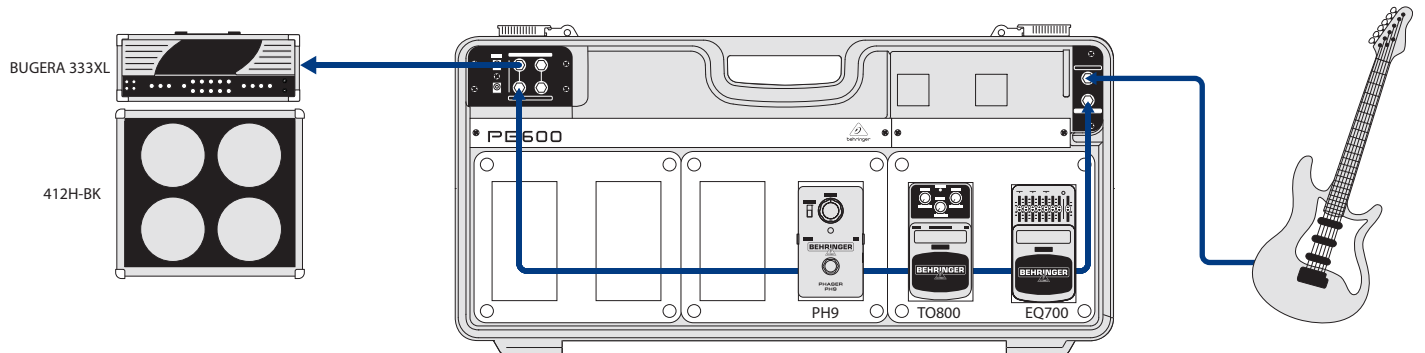

PEDAL BOARD PB600

Hookup Diagram