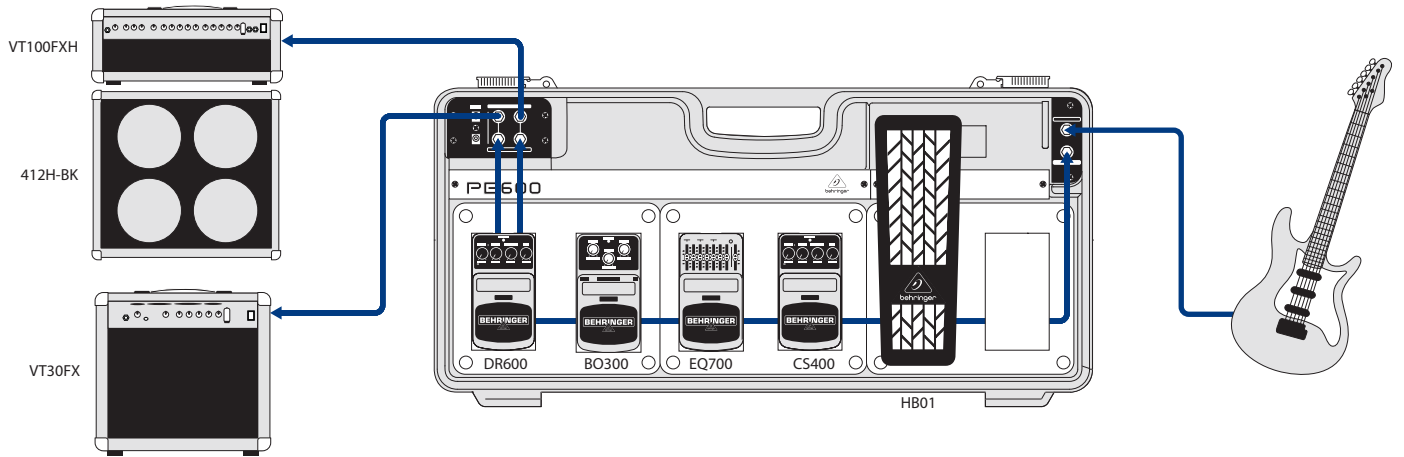

PEDAL BOARD PB600

Hookup Diagram