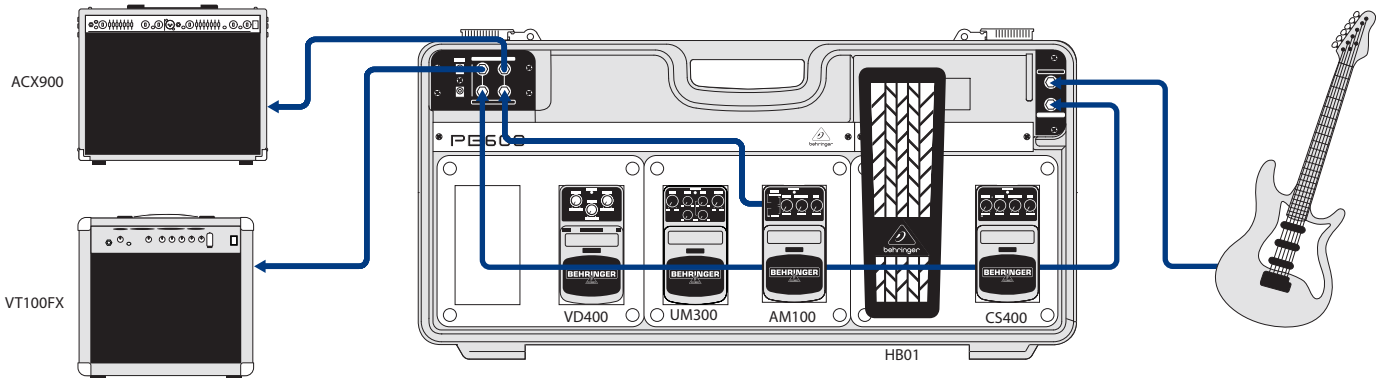

PEDAL BOARD PB600

Hookup Diagram