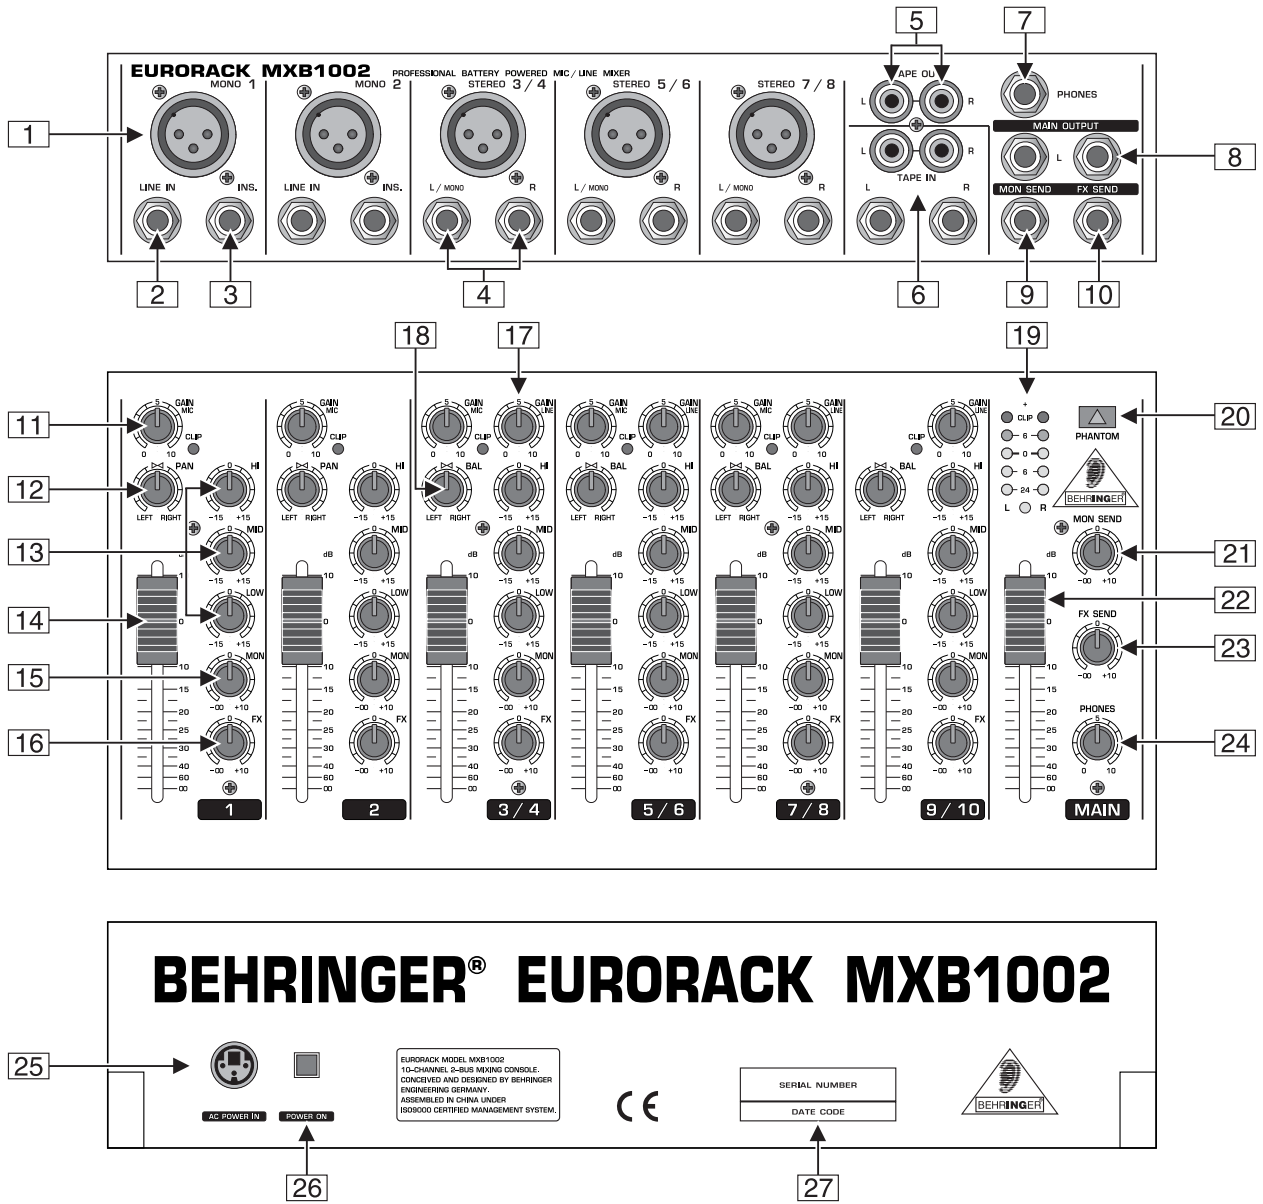

# EURORACK MXB1002 FRONT & REAR PANEL

# EURORACK MXB1002 BLOCK DIAGRAM